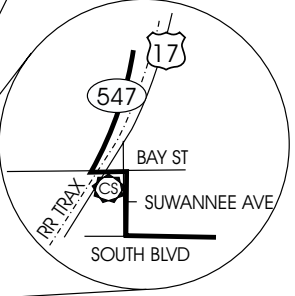

**RIDE START**  
POINCIANA WATER TOWER

FLORIDA FREEWHEELER'S  
**PEDAL THRU**  
**POLK**  
36 - 48 - 58 MILES